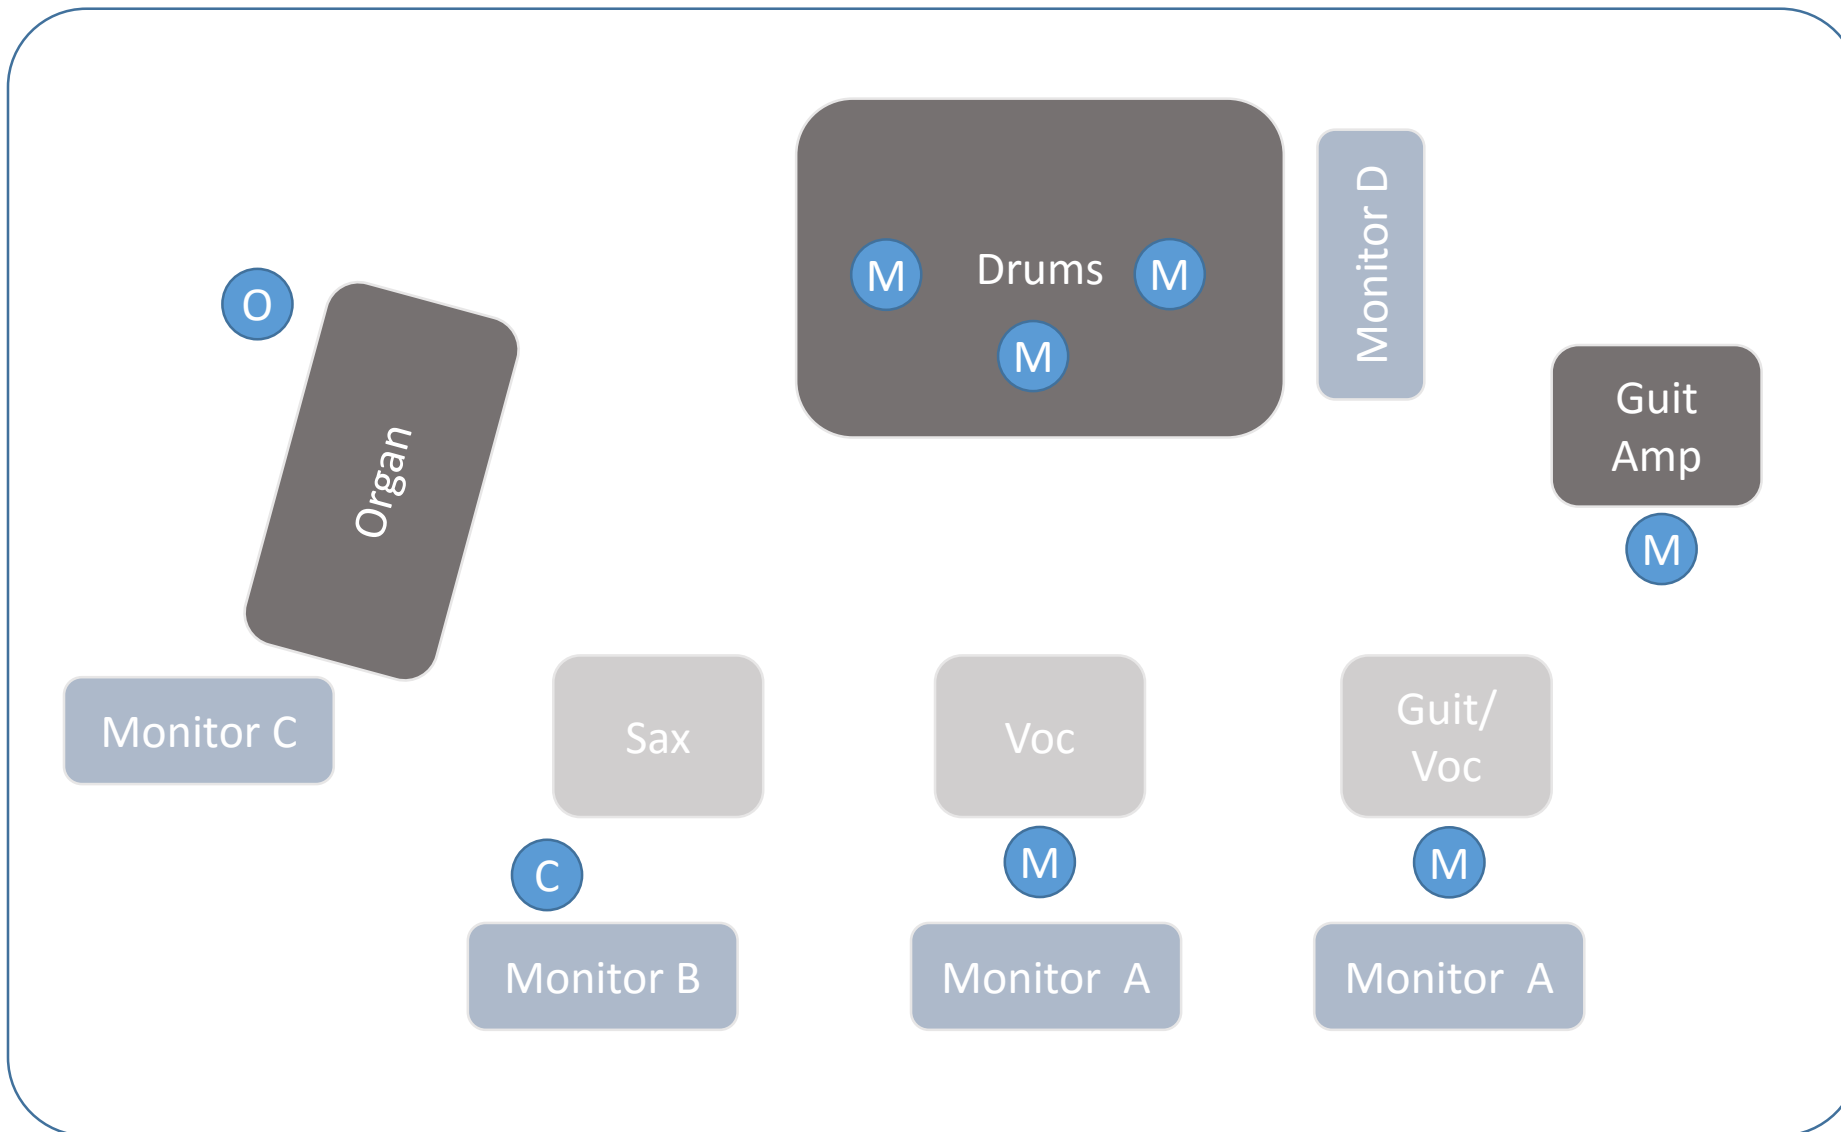

## Stage Plan w/o Leslie (standard)

### Microphones M

- 2 Vocals
- 1 Guit-Amp
- 3 Drums
  - 1 Bass Drum
  - 1 Snare
  - 1 Overhead

## Stage Plan with Leslie

### Microphones M

- 2 Vocals
- 1 Guit-Amp
- 3 Organ
  - 1 Bass
  - 2 Tweeters
- 3 Drums
  - 1 Bass Drum
  - 1 Snare
  - 1 Overhead