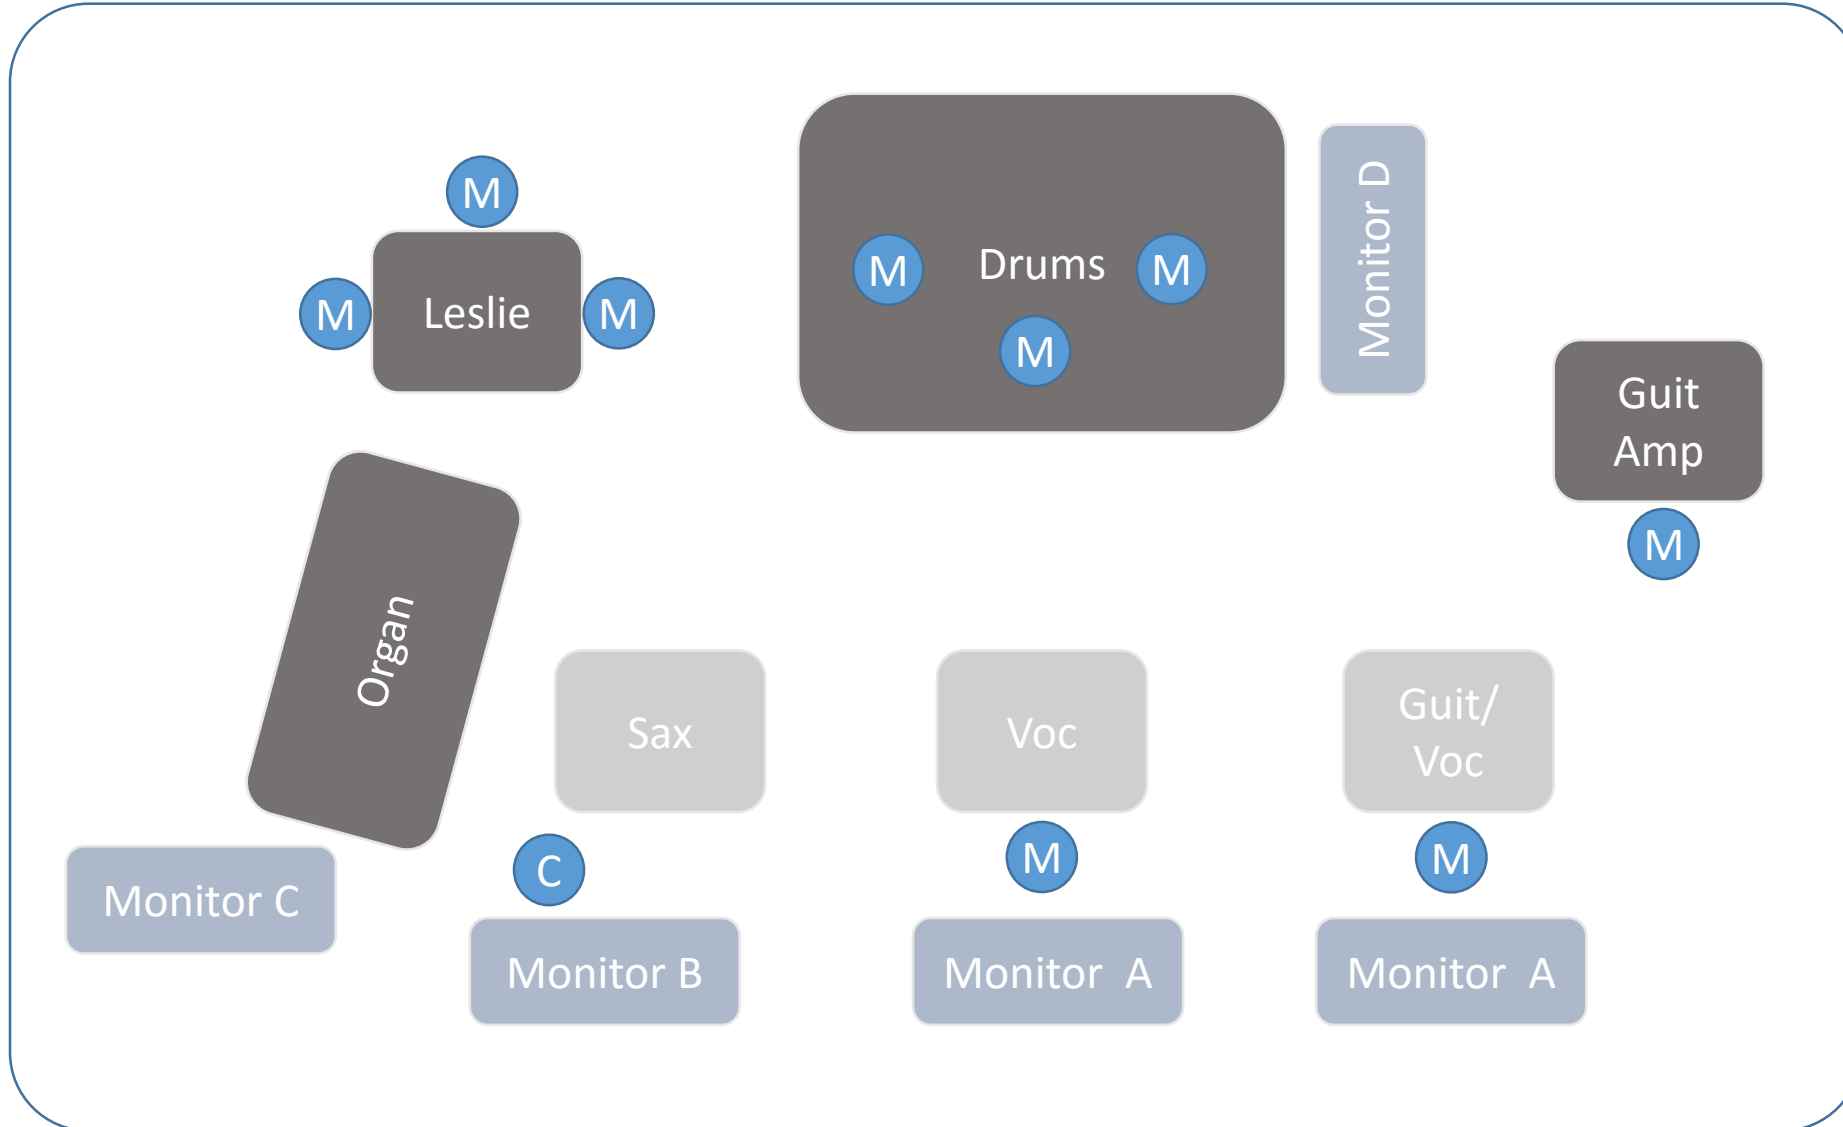

## Stage Plan w/o Leslie (standard)

### Microphones M

- 2 Vocals
- 1 Guit-Amp
- 3 Drums
  - 1 Bass Drum
  - 1 Snare
  - 1 Overhead

## Stage Plan with Leslie

### Microphones M

- 2 Vocals
- 1 Guit-Amp
- 3 Organ
  - 1 Bass
  - 2 Tweeters
- 3 Drums
  - 1 Bass Drum
  - 1 Snare
  - 1 Overhead